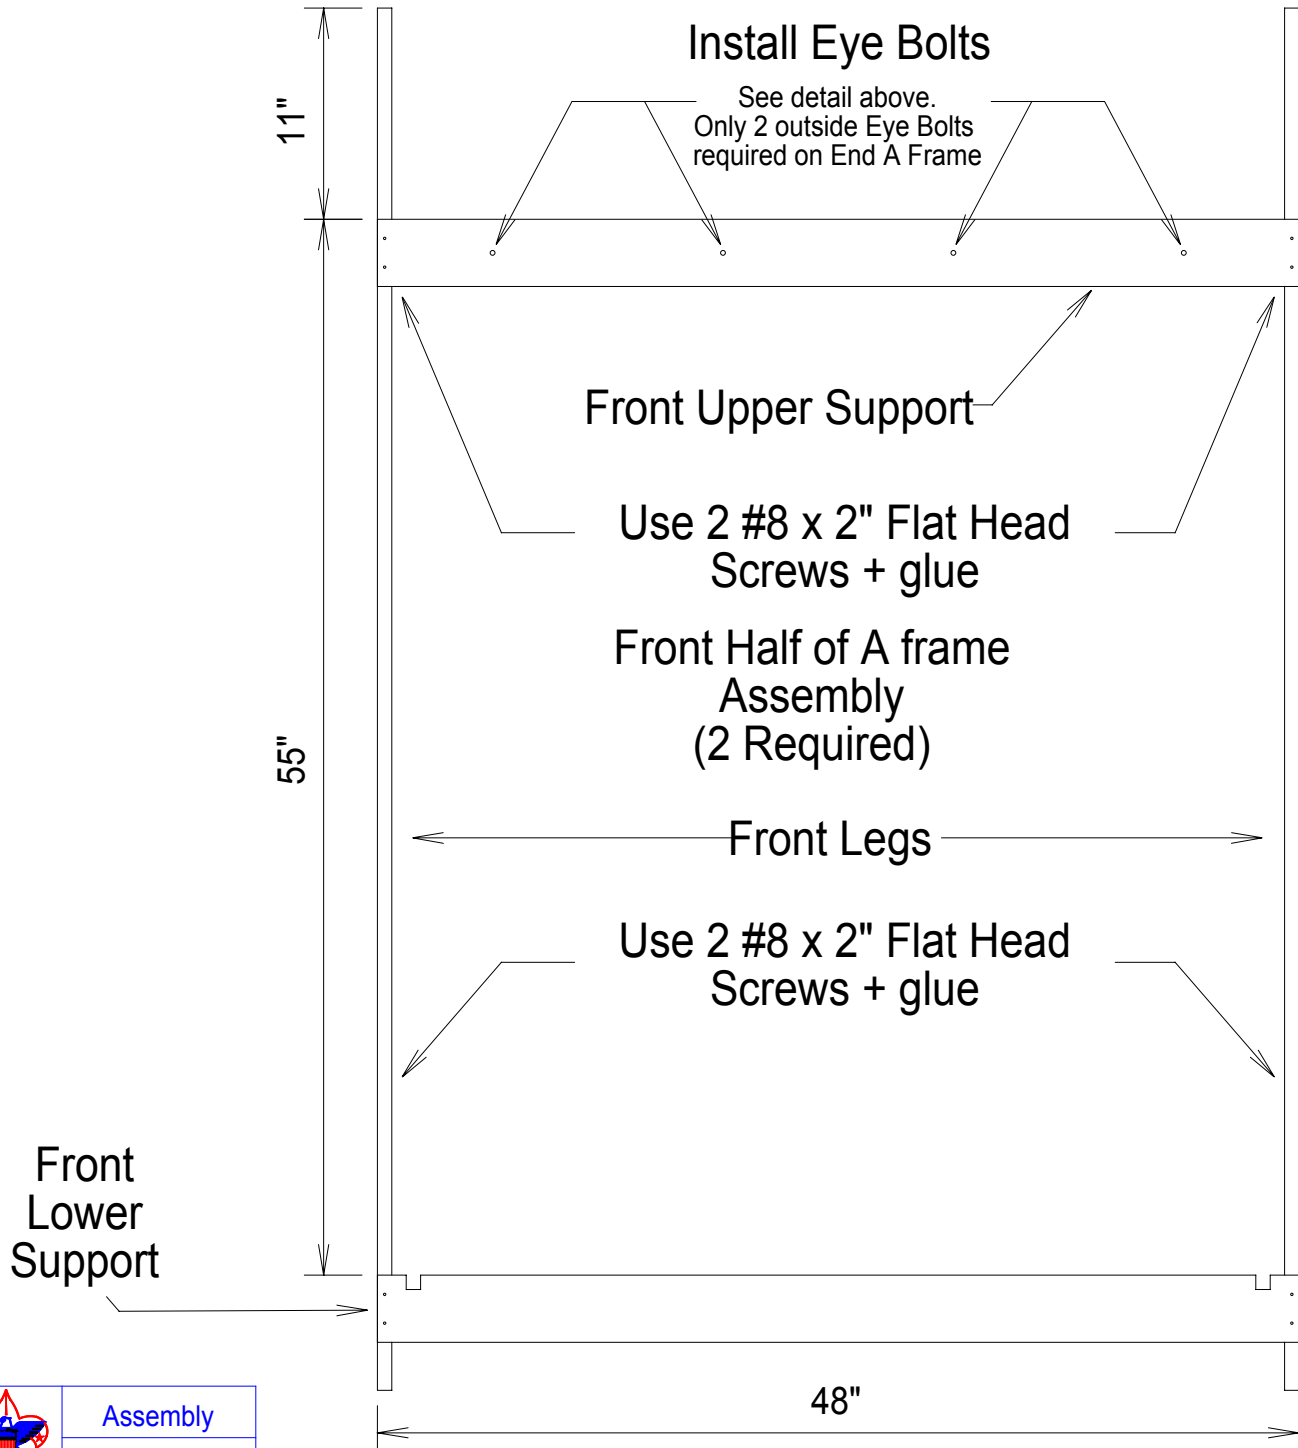

4X View of Eye Bolt Assembly

Assembly

Sheet 3

www.pack80.net

Pack 80, Charlotte NC

All lumber is 1 x 4 material ($\frac{3}{4}$ " x $3\frac{1}{2}$ ")