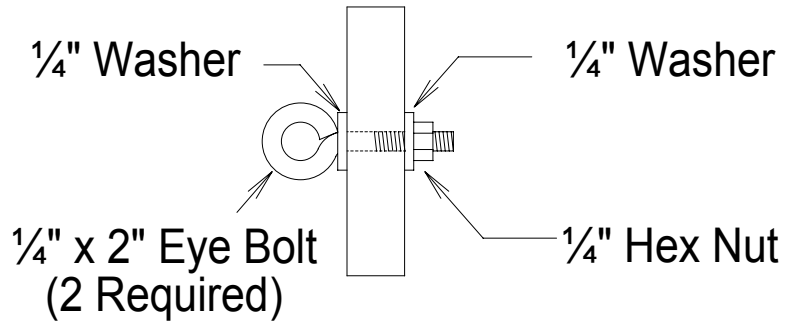

4X View of Eye Bolt Assembly

Assembly

Sheet 3

www.pack80.net

Pack 80, Charlotte NC

All lumber is 1 x 4 material ($\frac{3}{4}$ " x $3\frac{1}{2}$ ")